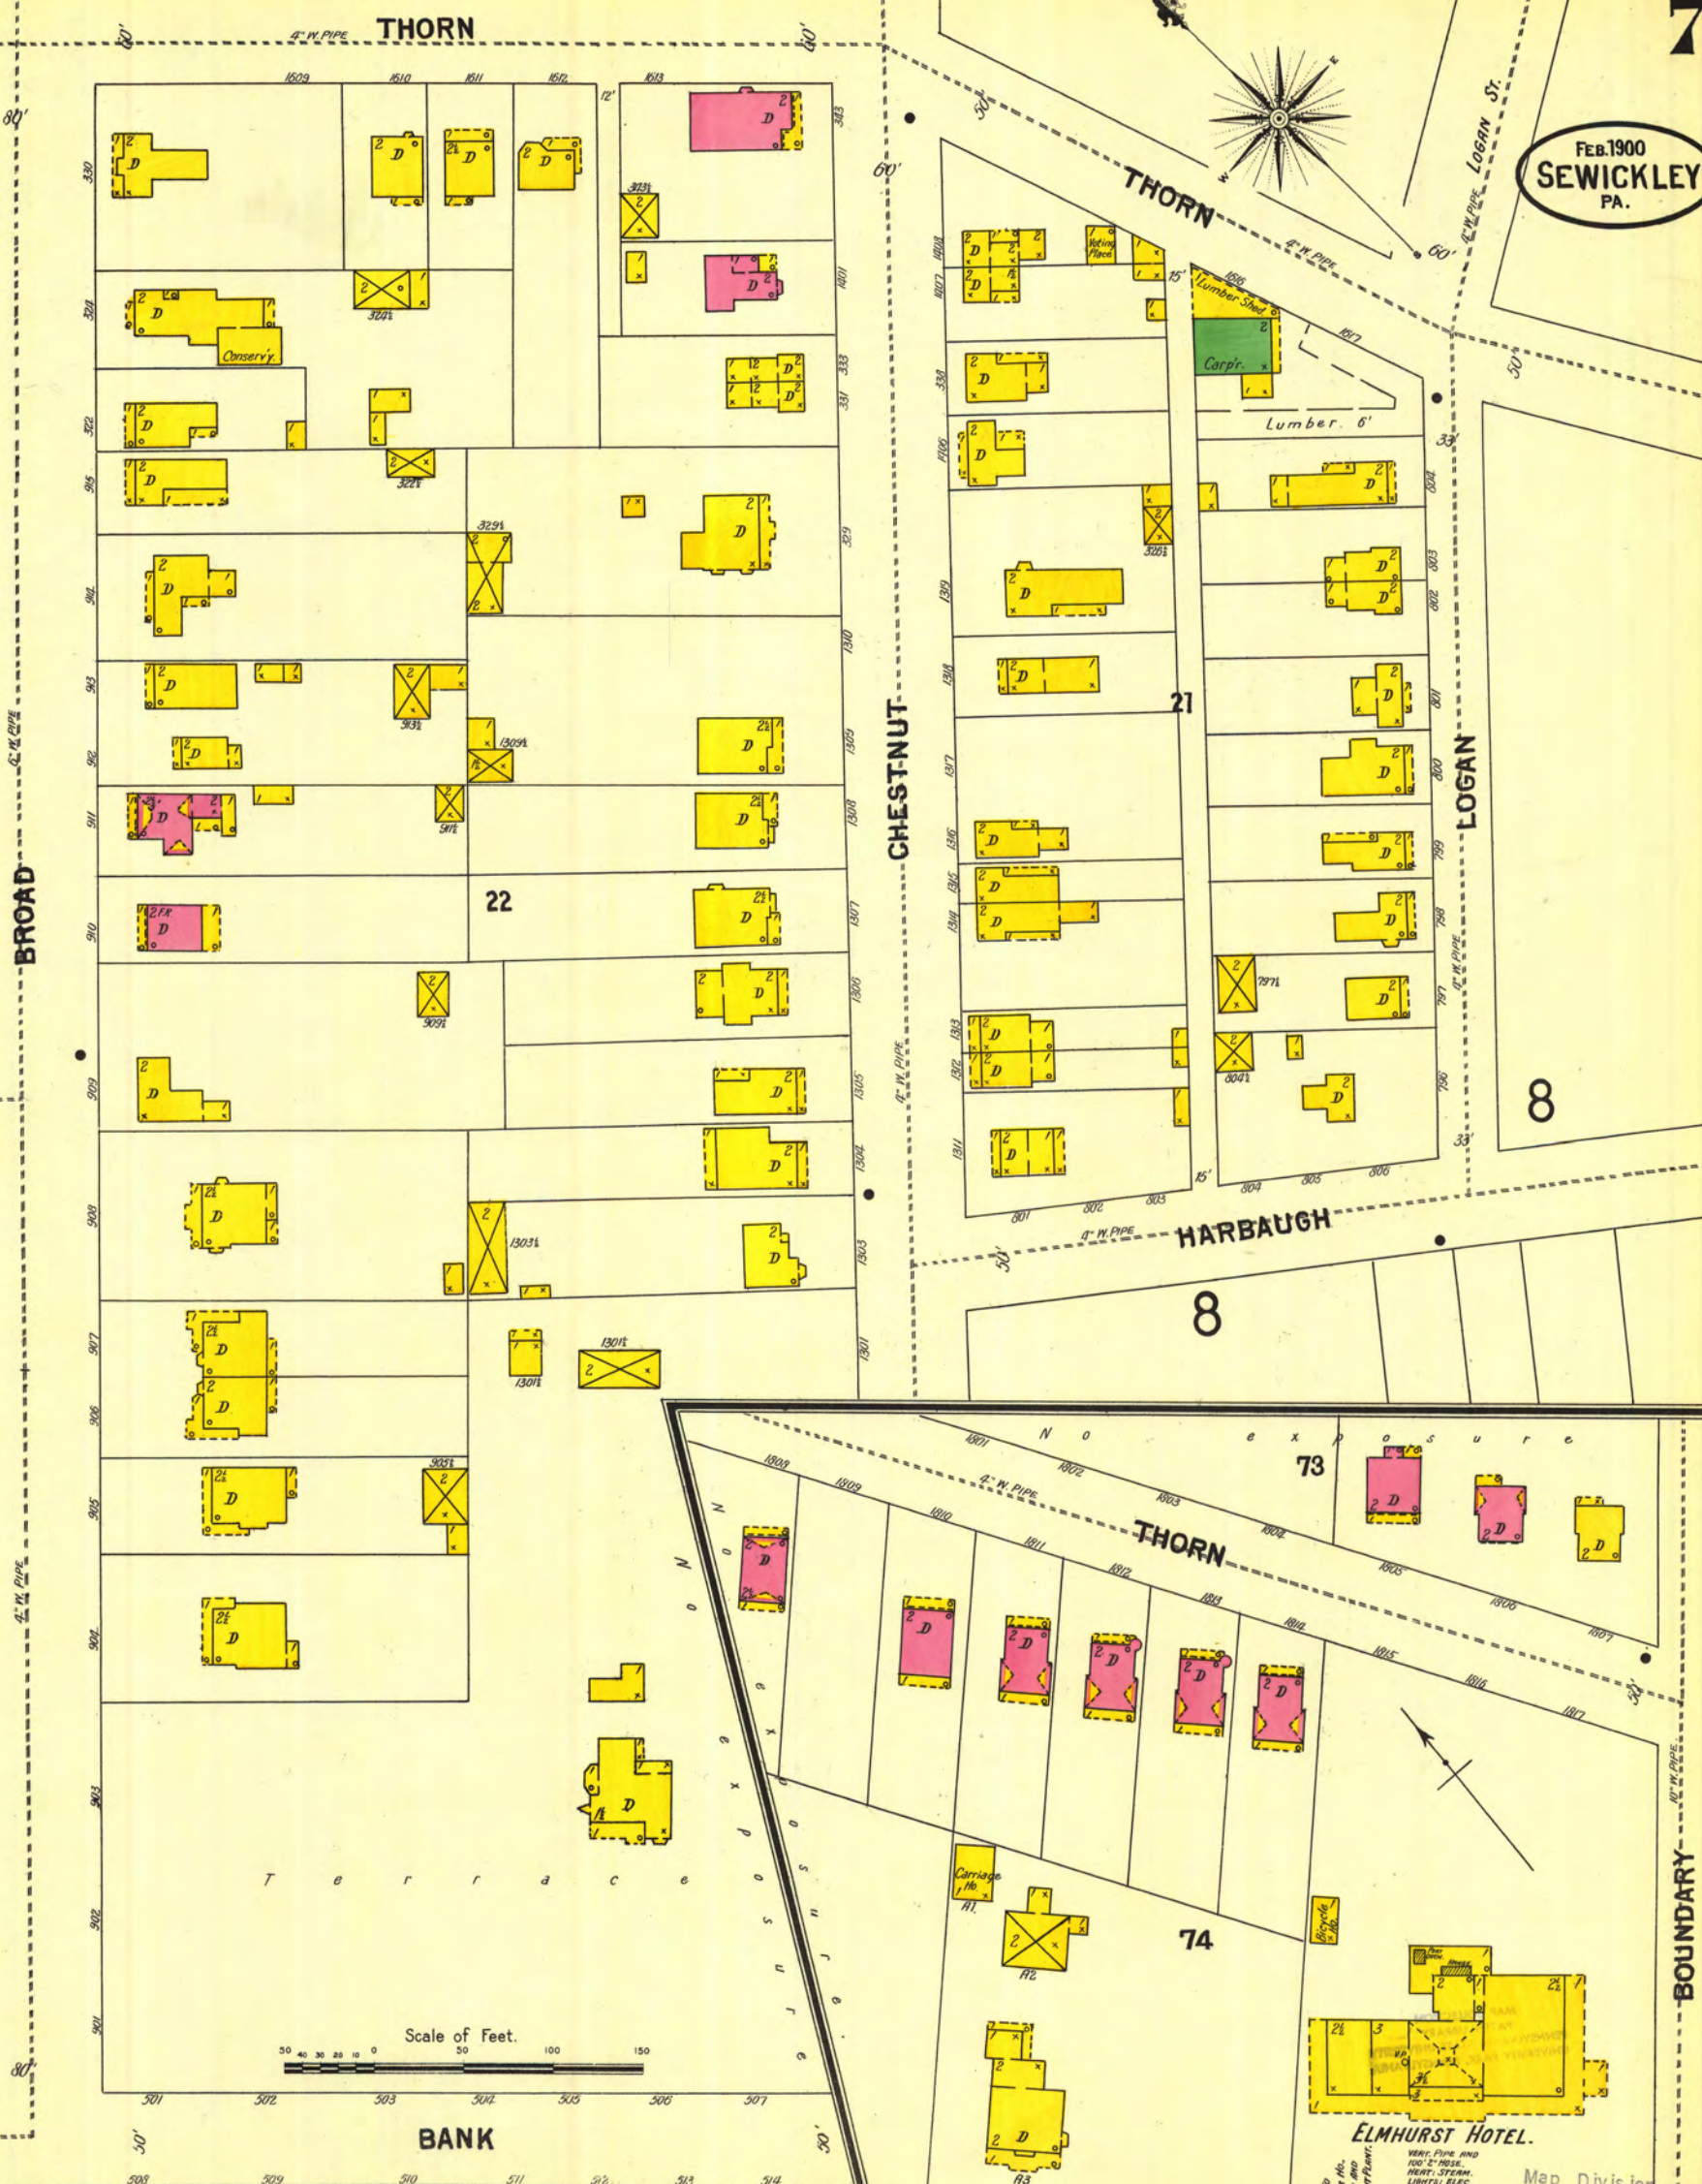

FEB. 1900  
SEWICKLEY  
PA.

FREDERICK  
AV.

BROAD

CHESTNUT

LOGAN

HARBAUGH

BANK

DEPOT.

ELMHURST HOTEL.

Map Division  
Aug 12 '55  
Library of Congress

P.F.W. & C.R.B.